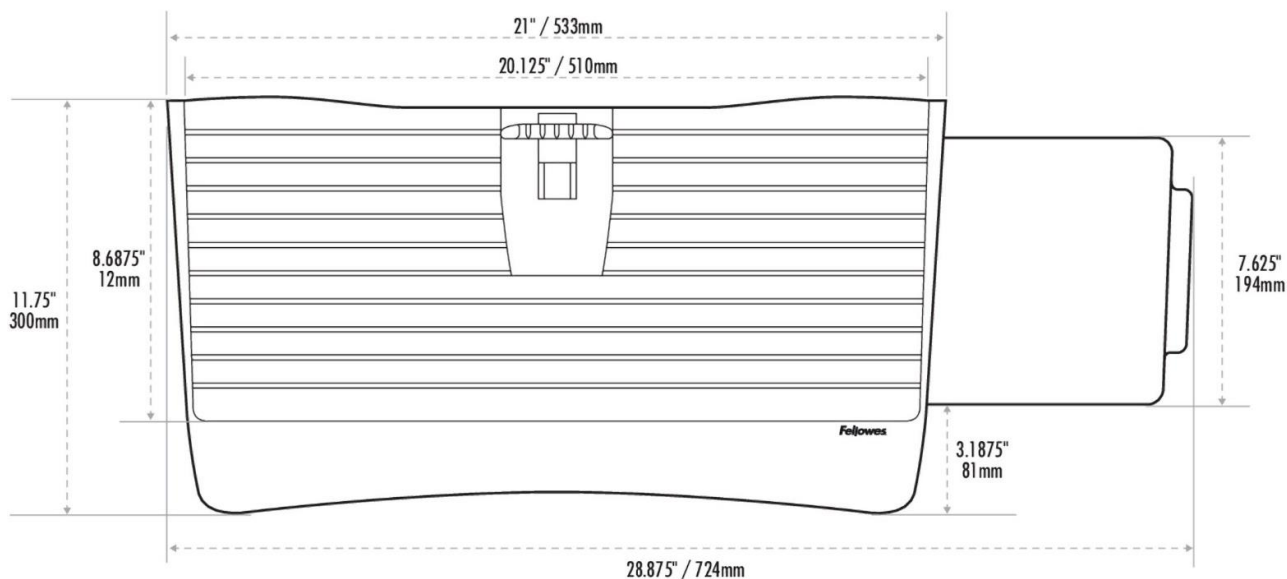

Specification:

Code	93804
Colour	Black
Product Dimensions (H x W x D)	5.87 x 55.88 x 29.53 cm
Product Weight	1.76 kg
Retail Packaging Dimensions (H x W x D)	5.72 x 56.52 x 31.12 cm
Retail Packaging Weight	2.08 kg
Outer Carton Dimensions (H x W x D)	33.02 x 13.34 x 58.42 cm
Outer Carton Weight	4.45 kg
Mouse Tray Movement	Left to right movement
Features	Built-in Wrist Support
Retail Barcode (UPC)	077511938047
Outer Carton Barcode (SCS)	50077511938042
Quantity per Outer Carton	2
Country of Origin	Taiwan
Warranty	3 Years Limited

Ergonomic Keyboard positioning

Features 3 height adjustments to suit preferred work position and reduce neck strain and shoulder tension

Mousepad Attached

An adjustable mouse tray that can be retracted is installed on either the left or right side.

Dimensional Drawings:

Mouse Platform Side